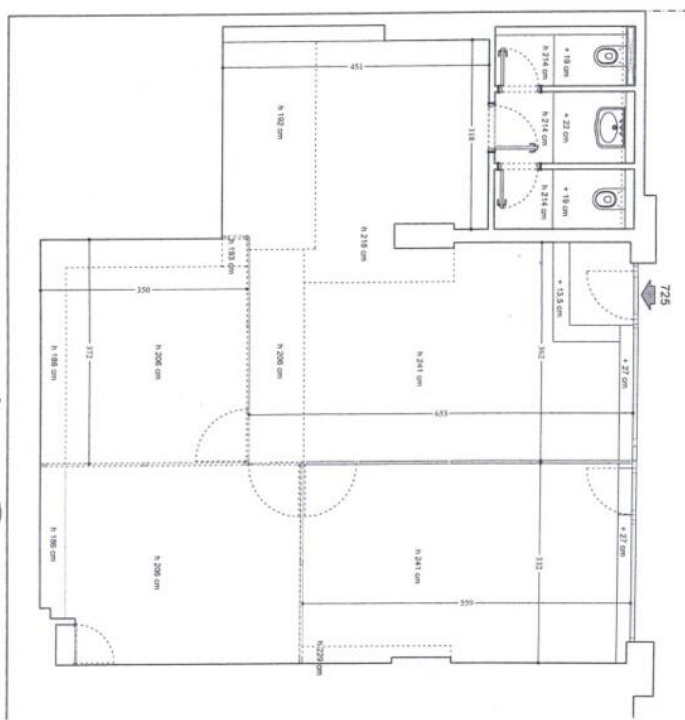

Résidence « Raphael »
Bureaux
n° 725-7250