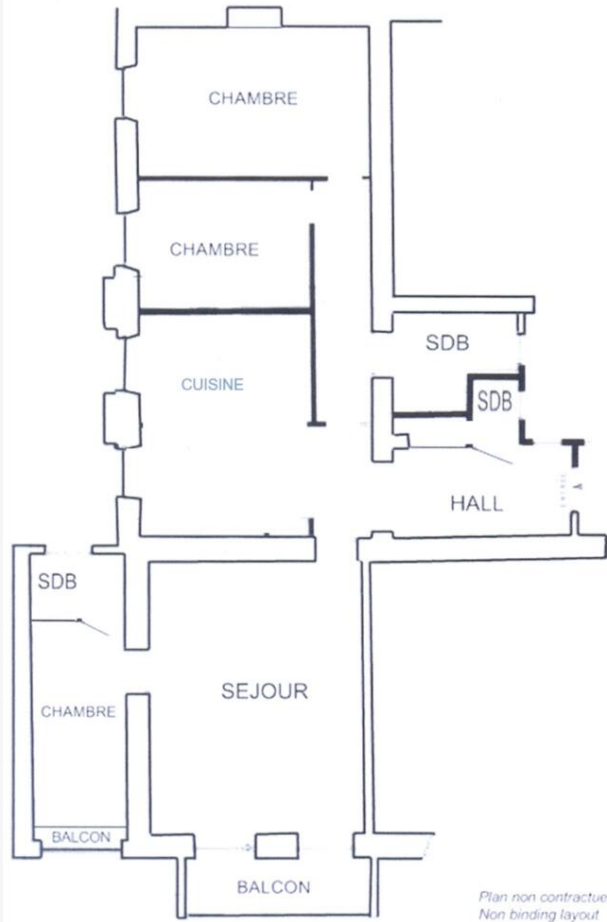

MAGNIFICENT BURAU CARRÉ D'OR

Sole agent

18 200 € / month
+ Service charges : 250 €

Professional rental

Product type Office	Num rooms 4 rooms
Building Palais Saint James	District Carré d'Or
Living area 135 m²	Terrace area 5 m²
Total area 140 m²	Bedrooms 3
Bathrooms 3	Parking 1
Cellar 1	Floor 4
Service charges 250 €	Condition Very good condition
Mixed use Yes	Release date Quickly
Ref. AL 91 MC bur	

A stone's throw from the Casino, shops and amenities

Located in a residence with concierge, in the heart of the Carré d'Or, magnificent triple exposure office, composed of an entrance hall, beautiful living room on balcony, beautiful fully equipped kitchen, 3 bedrooms,

3 full shower rooms, Air conditioning, high ceilings, beautiful amenities.

Cellar and parking space 145 located at the Park Palace.

Mixed use - possibility of office use.

Plan non contractuel
Non binding layout