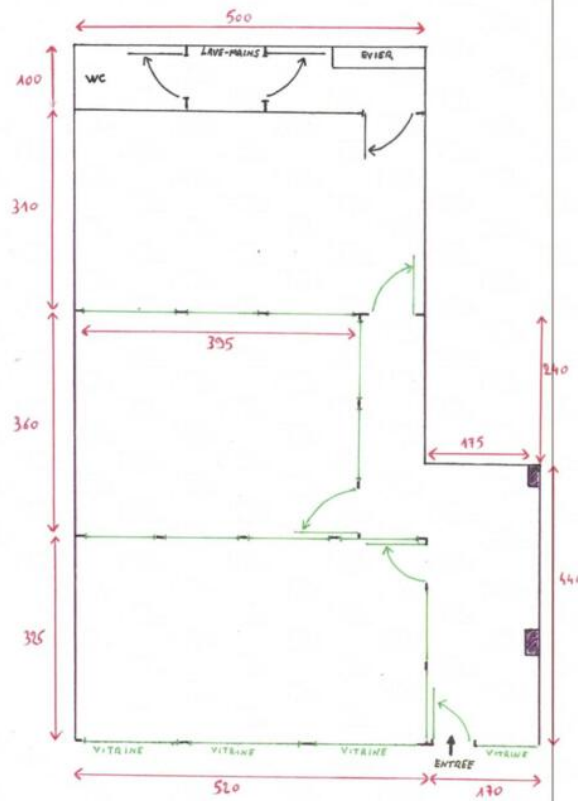

This 63 m² ground-floor office offers a very pleasant view of the Fontvieille gardens.

It consists of a main room, including 3 offices with partitioned windows, a reception area, a kitchenette corner, and a restroom. The office also features a large display window.