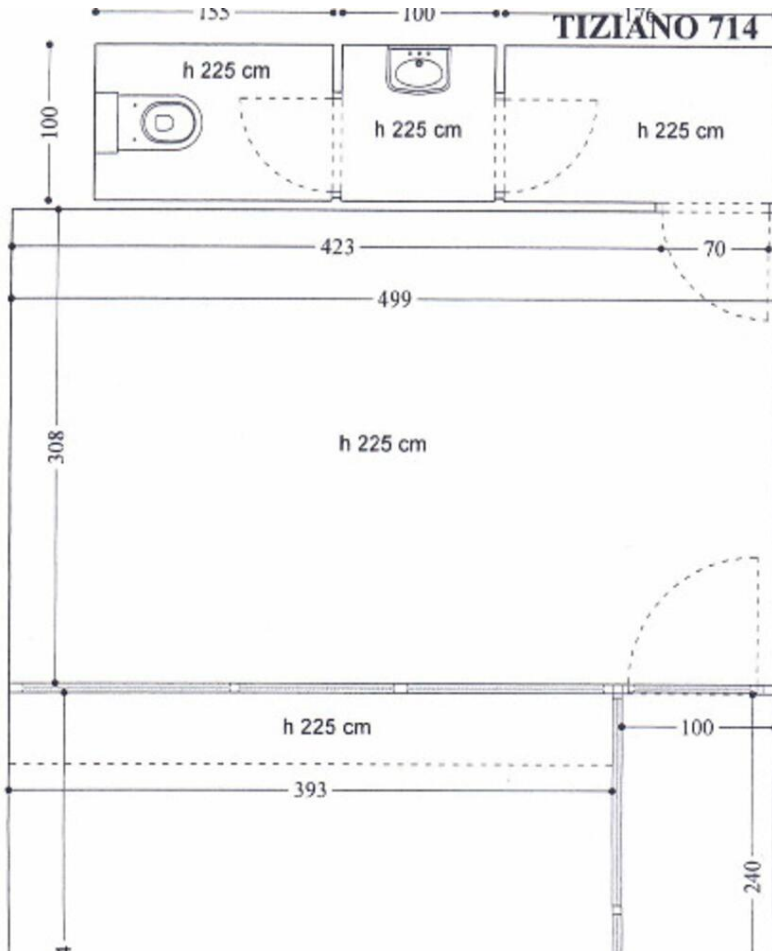

Professional sale

2 332 000 €

Product type
Office

Num rooms
Studio

Building
Titien

District
Fontvieille

Total area
62,50 m²

Ref.
BUREAUTITIEN

SUPERFICIE
GENERALE

62.50 MQ