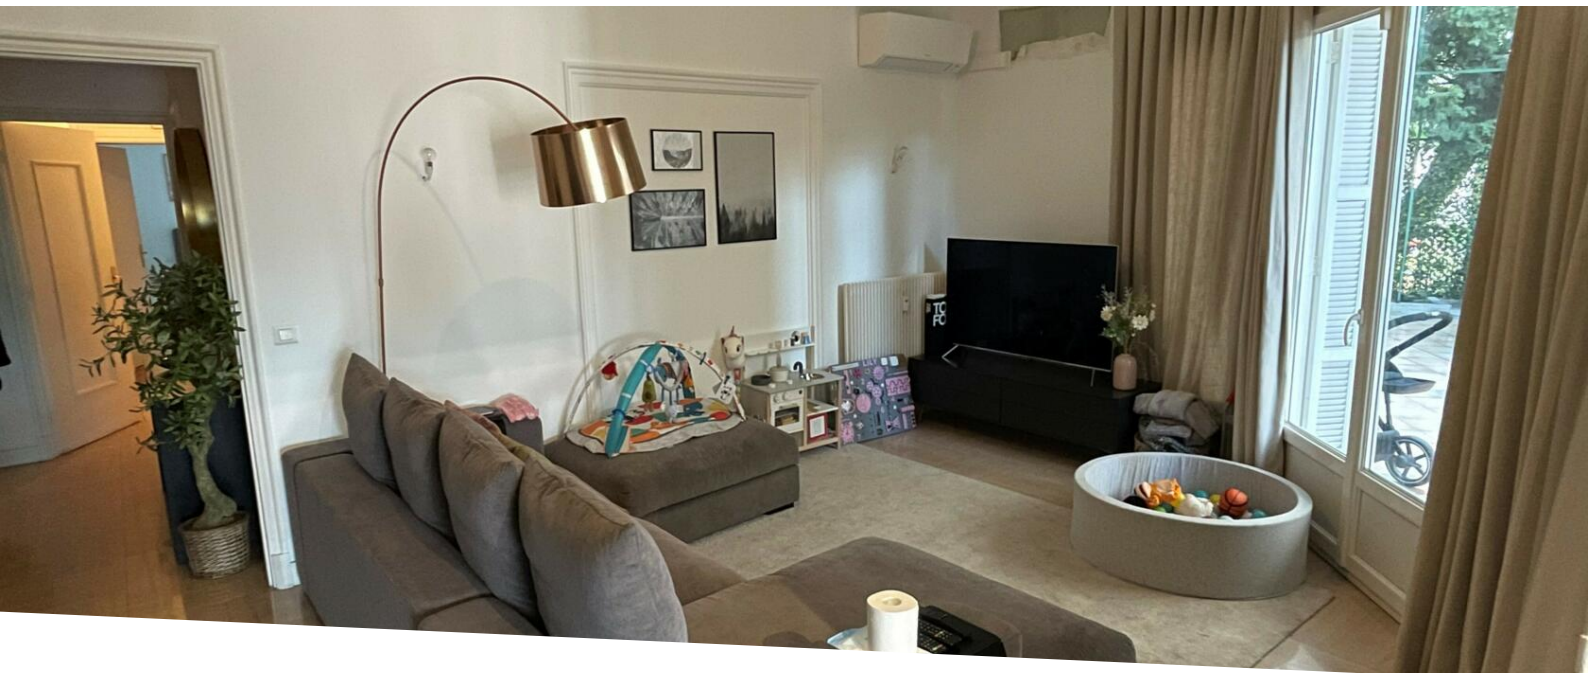

JOHN TAYLOR

LUXURY REAL ESTATE SINCE 1864

John Taylor
20, boulevard des Moulins
98000 Monaco

Phone : +377 93 50 30 70
monaco@john-taylor.com

www.john-taylor.fr/agence-immobiliere-de-prestige/monaco

Sole agent - La Rousse - Residence Auteuil - 5 rooms

Rental

Sole agent

14 000 € / month

<i>Product type</i> Apartment	<i>Num rooms</i> 5 rooms
<i>Building</i> Auteuil	<i>District</i> La Rousse - Saint Roman
<i>Living area</i> 135 m²	<i>Terrace area</i> 90 m²
<i>Total area</i> 225 m²	<i>Bedrooms</i> 4
<i>Bathrooms</i> 3	<i>Cellar</i> 1
<i>Box</i> 2	<i>Floor</i> Ground floor
<i>Condition</i> Good condition	<i>Release date</i> 15/02/2025
<i>Ref.</i> L0151MC	

Close to the center, lovely 5 rooms located on the ground floor, with studio and double closed garage in the 1st basement accessible by an internal staircase.

Close to the center, lovely 5 rooms located on the ground floor, with studio and double closed garage in the 1st basement accessible by an internal staircase.

Living area : 135 m²
Terrace : 90 m²
Exposure: South-East

MonteCarlo-RealEstate.com

Page
1/5

Ref. : L0151MC

Ce document ne fait partie d'aucune offre ou contrat. Toutes mesures, surfaces et distances sont approximatives. Le descriptif et les plans ne sont donnés qu'à titre indicatif et leur exactitude n'est pas garantie. Les photographies ne montrent que certaines parties de la propriété. L'offre est valable sauf en cas de vente, retrait de vente, changement de prix ou d'autres conditions, sans préalable.