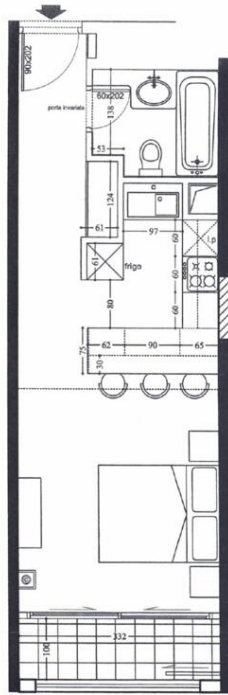

Le Cimabue - Studio - Fontvieille

2 900 € / month

+ Service charges : 660 €

Rental

<i>Product type</i> Apartment	<i>Num rooms</i> Studio
<i>Building</i> Le Cimabue	<i>District</i> Fontvieille
<i>Living area</i> 30 m²	<i>Terrace area</i> 3 m²
<i>Total area</i> 33 m²	<i>Bathroom</i> 1
<i>Cellar</i> 1	<i>Floor</i> 1
<i>Service charges</i> 660 €	<i>Ref.</i> Cimabue-st004/Mc2-977

This studio in perfect condition offers a nice view of the square. Rented with a cellar.

The apartment is a really good condition, it features an entrance, a kitchen opening onto the main room, a loggia and a bathroom with WC.