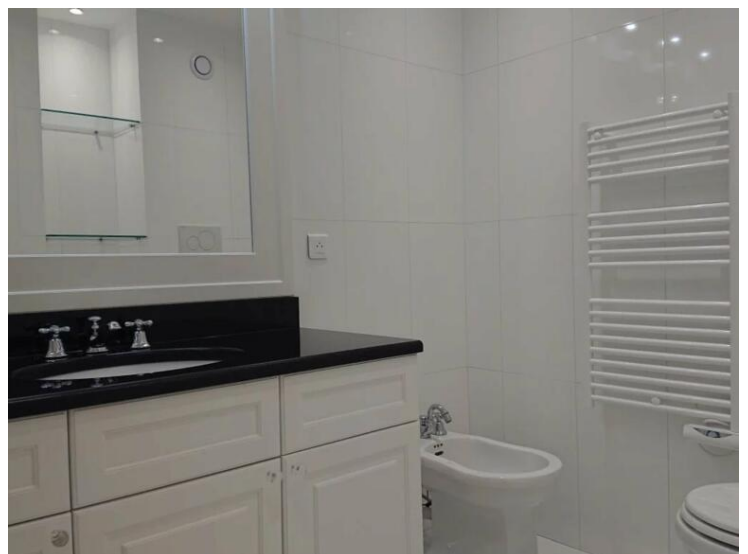

JOHN TAYLOR

LUXURY REAL ESTATE SINCE 1864

John Taylor

Phone : +377 93 50 30 70

monaco@john-taylor.com

www.john-taylor.fr/agence-immobiliere-de-prestige/monaco

MonteCarlo-RealEstate.com

Page
2/3

Ref. : L1482MC

Ce document ne fait partie d'aucune offre ou contrat. Toutes mesures, surfaces et distances sont approximatives. Le descriptif et les plans ne sont donnés qu'à titre indicatif et leur exactitude n'est pas garantie. Les photographies ne montrent que certaines parties de la propriété. L'offre est valable sauf en cas de vente, retrait de vente, changement de prix ou d'autres conditions, sans préalable.