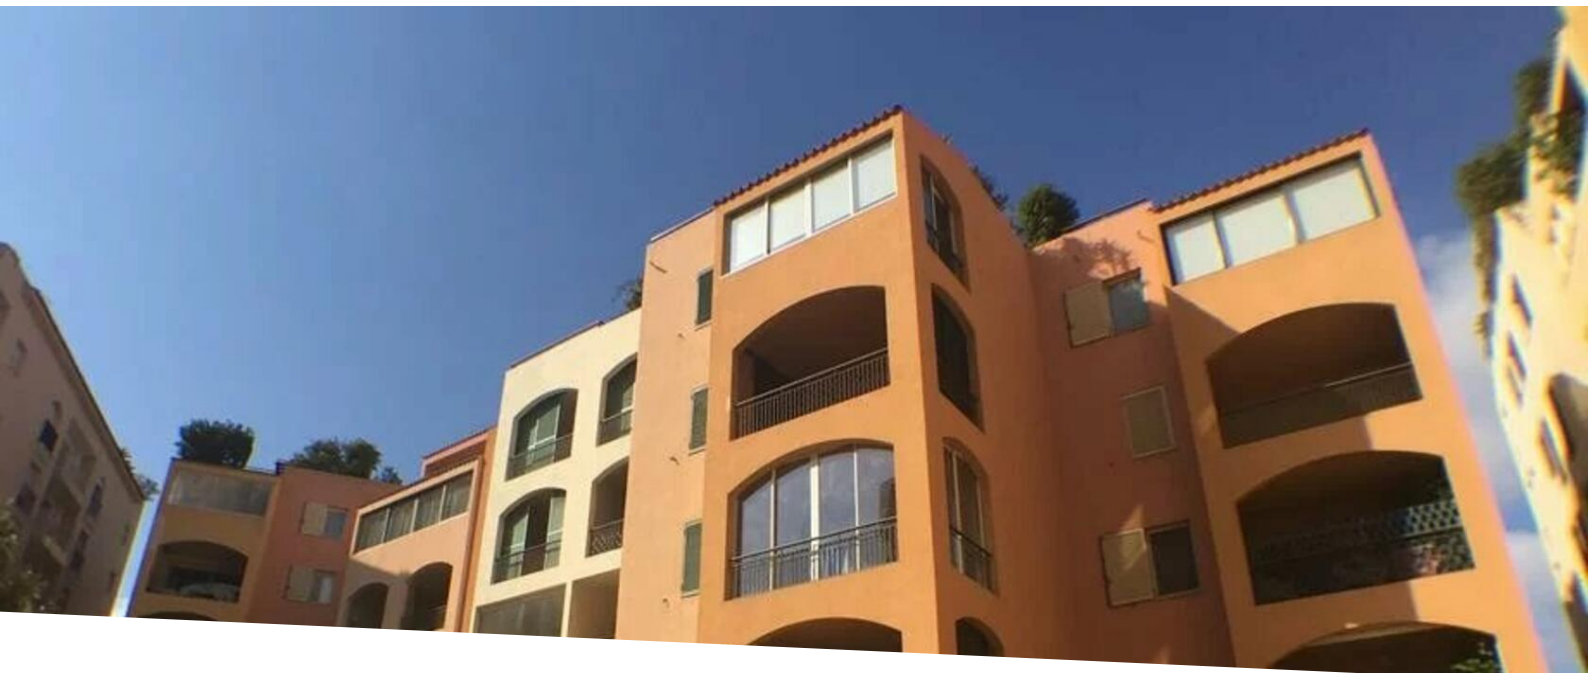

JOHN TAYLOR

LUXURY REAL ESTATE SINCE 1864

John Taylor

20, boulevard des Moulins
98000 Monaco

Phone : +377 93 50 30 70
monaco@john-taylor.com

www.john-taylor.fr/agence-immobiliere-de-prestige/monaco

Fontvieille - Le Mantegna - 2 rooms

5 450 € / month

+ Service charges : 980 €

Rental

<i>Product type</i> Apartment	<i>Num rooms</i> 2 rooms	<i>Building</i> Mantegna	<i>District</i> Fontvieille
<i>Living area</i> 59 m²	<i>Total area</i> 70 m²	<i>Bedroom</i> 1	<i>Bathroom</i> 1
<i>Parking</i> 1	<i>Cellar</i> 1	<i>Service charges</i> 980 €	<i>Release date</i> 01/10/2024
<i>Ref.</i> L1482MC			

Located on the 5th floor of the residence, apartment of 70 m² in perfect condition, enjoying a beautiful view of the port and the Palace.

It is composed of:

- an entrance hall,
- a living room,
- an equipped kitchen,
- 2 bedrooms, a bathroom,
- a loggia.

A parking space and a cellar complete this property.

MonteCarlo-RealEstate.com

Page
1/3

Ref. : L1482MC

Ce document ne fait partie d'aucune offre ou contrat. Toutes mesures, surfaces et distances sont approximatives. Le descriptif et les plans ne sont donnés qu'à titre indicatif et leur exactitude n'est pas garantie. Les photographies ne montrent que certaines parties de la propriété. L'offre est valable sauf en cas de vente, retrait de vente, changement de prix ou d'autres conditions, sans préalable.