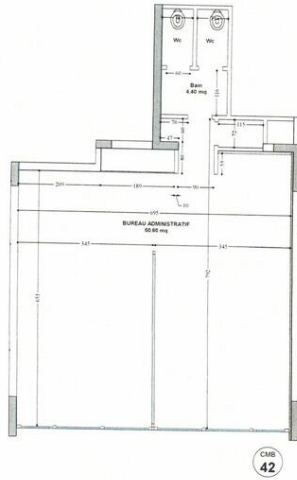

NICE OFFICE LOCATED IN THE FONTVIEILLE DISTRICT IN VERY GOOD CONDITION.  
DIRECT ACCESS WITH BEAUTIFUL WINDOW.  
GUARANTEED VISIBILITY.

In the Fontvieille district, we offer for rent a 55 m<sup>2</sup> administrative office with a large ready-to-use window. This administrative office has good visibility.

The premises consist of:

- A main room with cupboards
- A storage room
- A toilet

Available from 15/09/2024.

Bureau Administratif	<b>CMB - 042</b>
Étage	(niveau 1) - Rdc
Nombre de bains	2
<b>SURFACES</b>	
Bureau Administratif - Superficie	55,20 m²