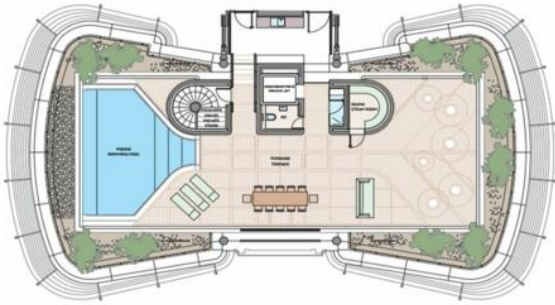

In a latest generation residence located as close as possible to the Monte Carlo Casino and its legendary square, this triplex at One Monte Carlo offers rare comfort and elegance to its tenants. Benefiting from a roof terrace with views and a private swimming pool, the property consists of a double living room, a dining room, an independent kitchen, 4 bedrooms including a Master bedroom, 2 bathrooms and 2 bathrooms. shower, numerous dressing rooms. An elevator and a staircase serve the floors.

In a latest generation residence located as close as possible to the Monte Carlo Casino and its legendary square, this triplex at One Monte Carlo offers rare comfort and elegance to its tenants. Benefiting from a roof terrace with views and a private swimming pool, the property consists of a double living room, a dining room, an independent kitchen, 4 bedrooms including a Master bedroom, 2 bathrooms and 2 bathrooms. shower, numerous dressing rooms. An elevator and a staircase serve the floors. The living area is 420m² and the exterior area is 279m². 4 parking spaces and 1 cellar complete this property which is rented unfurnished, for a monthly rent of €190,000 including tax. 2 year lease. Annual indexation: BT01 with a minimum threshold of 5%.

Toit Terrasse

age supérieur

Etage Inférieur