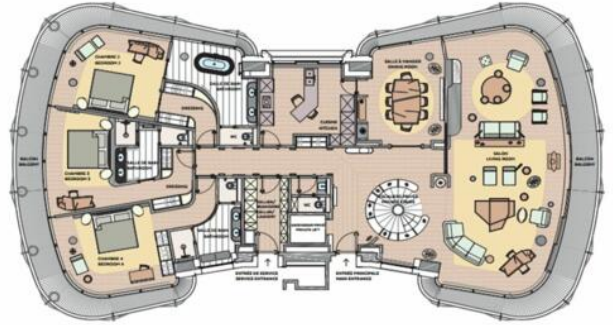

In a latest generation residence located as close as possible to the Monte Carlo Casino and its legendary square, this triplex at One Monte Carlo offers rare comfort and elegance to its tenants. Benefiting from a roof terrace with views and a private swimming pool, the property consists of a double living room, a dining room, an independent kitchen, 4 bedrooms including a Master bedroom, 2 bathrooms and 2 bathrooms. shower, numerous dressing rooms. An elevator and a staircase serve the floors.

In a latest generation residence located as close as possible to the Monte Carlo Casino and its legendary square, this triplex at One Monte Carlo offers rare comfort and elegance to its tenants. Benefiting from a roof terrace with views and a private swimming pool, the property consists of a double living room, a dining room, an independent kitchen, 4 bedrooms including a Master bedroom, 2 bathrooms and 2 bathrooms. shower, numerous dressing rooms. An elevator and a staircase serve the floors. The living area is 420m² and the exterior area is 279m². 4 parking spaces and 1 cellar complete this property which is rented unfurnished, for a monthly rent of €190,000 including tax. 2 year lease. Annual indexation: BT01 with a minimum threshold of 5%.

MonteCarlo-RealEstate.com

Page
1/2

Ref. : 517L11101A

Ce document ne fait partie d'aucune offre ou contrat. Toutes mesures, surfaces et distances sont approximatives. Le descriptif et les plans ne sont donnés qu'à titre indicatif et leur exactitude n'est pas garantie. Les photographies ne montrent que certaines parties de la propriété. L'offre est valable sauf en cas de vente, retrait de vente, changement de prix ou d'autres conditions, sans préalable.

Toit Terrasse

age supérieur

Etage Inférieur