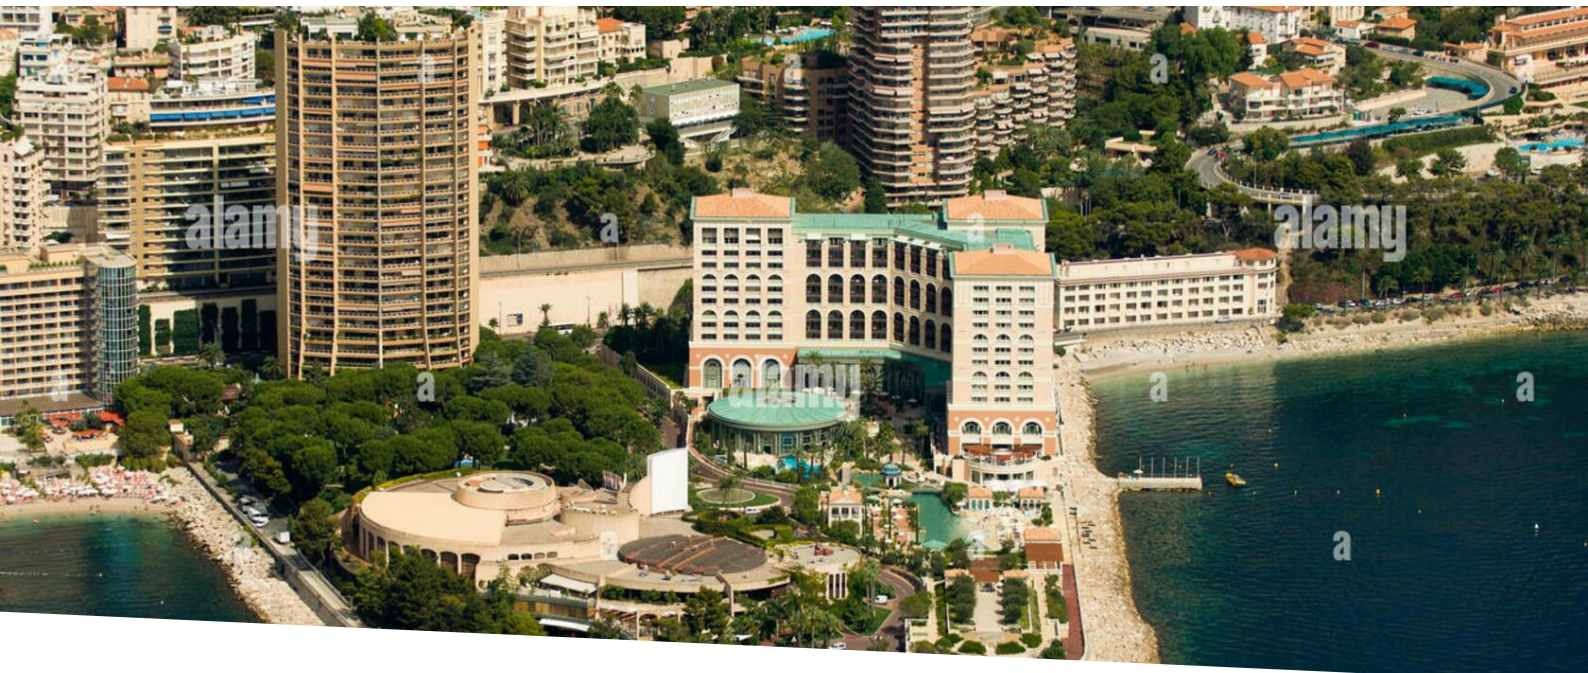

A · I · B · B

real estate

SINCE 1994

A.I.B.B. Real Estate

4 Rue R.P. Louis Frolla

98000 Monaco

Phone : +377 93 30 85 85

info@aibb.mc

2 rooms at the Sporting

Rental

18 000 € / month

<i>Product type</i> Apartment	<i>Num rooms</i> 2 rooms
<i>Building</i> Résidence du Sporting	<i>District</i> Larvotto
<i>Living area</i> 79 m²	<i>Terrace area</i> 17 m²
<i>Total area</i> 96 m²	<i>Bedroom</i> 1
<i>Bathroom</i> 1	<i>Parking</i> 1
<i>Cellar</i> 1	<i>Floor</i> 10
<i>Condition</i> Luxurious services	<i>Ref.</i> YC - 2 P Sporting

Sporting Residence

Résidence du Sporting - Prestigious 2-room apartment fully furnished and equipped of 79 m2 in a magnificent residence.

It consists of:

- An entrance hall
- A separate fitted kitchen
- Separate toilet

MonteCarlo-RealEstate.com

Page
1/2

Ref. : YC - 2 P Sporting

Ce document ne fait partie d'aucune offre ou contrat. Toutes mesures, surfaces et distances sont approximatives. Le descriptif et les plans ne sont donnés qu'à titre indicatif et leur exactitude n'est pas garantie. Les photographies ne montrent que certaines parties de la propriété. L'offre est valable sauf en cas de vente, retrait de vente, changement de prix ou d'autres conditions, sans préalable.