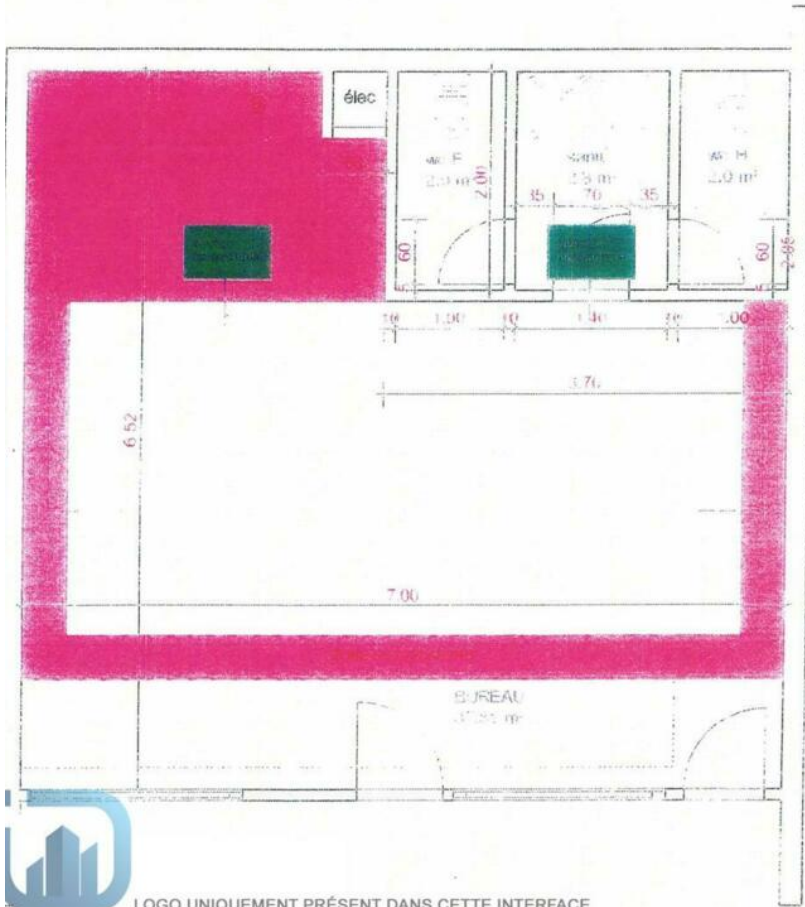

FONTVIEILLE - LARGE OFFICE WITH BEAUTIFUL SHOWCASE

Professional sale

3 710 000 €

<i>Product type</i> Office	<i>Num rooms</i>	<i>Building</i> Raphael	<i>District</i> Fontvieille
<i>Living area</i> 94 m²	<i>Floor</i> Ground floor	<i>Condition</i> Very good condition	<i>Mixed use</i> Yes
<i>Release date</i> Now	<i>Ref.</i> VMC-110		

Raphael - 2 pleasant adjoining office with possibility of bringing them together, in a very quiet area with a large showcase overlooking the gardens of Fontvieille.

The 2 offices are currently separated by a partition.

The offices consist of 2 main rooms and 4 W.C (male/female)

LOGO UNIQUEMENT PRÉSENT DANS CETTE INTERFACE