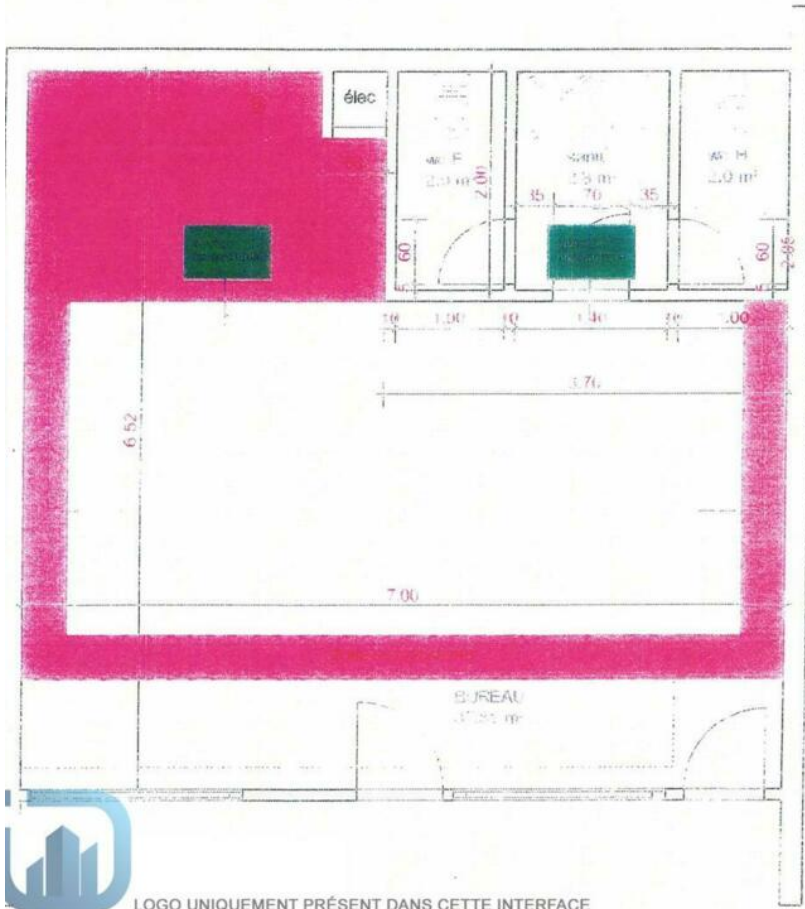

FONTVIEILLE - LARGE OFFICE WITH BEAUTIFUL SHOWCASE

Professional sale

3 710 000 €

<i>Product type</i> Office	<i>Num rooms</i>	<i>Building</i> Raphael	<i>District</i> Fontvieille
<i>Living area</i> 100 m²	<i>Floor</i> Ground floor	<i>Condition</i> Very good condition	<i>Mixed use</i> Yes
<i>Release date</i> Now	<i>Ref.</i> VMC-110		

Raphael - 2 pleasant adjoining office with possibility of bringing them together, in a very quiet area with a large showcase overlooking the gardens of Fontvieille.

The 2 offices are currently separated by a partition.

The offices consist of 2 main rooms and 4 W.C (male/female)

LOGO UNIQUEMENT PRÉSENT DANS CETTE INTERFACE