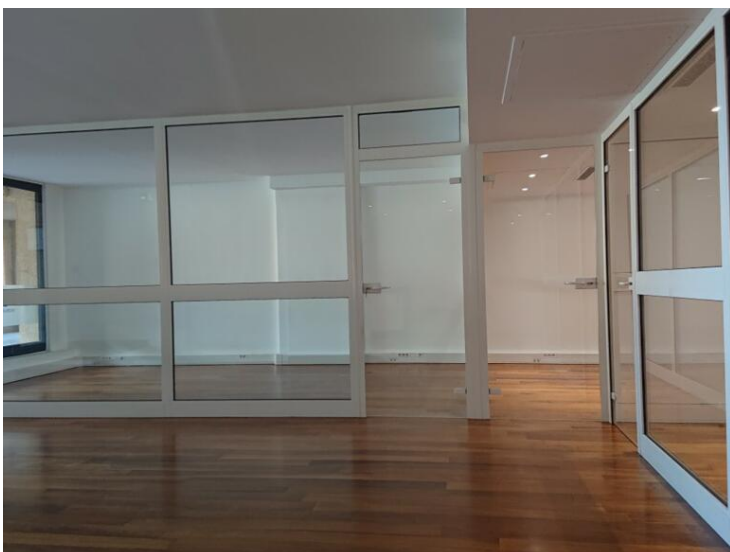

Stockwerk
RDC

Zustand
Très bon état

Verfügbar ab
14/09/2024

Hinweis
ACV_RAPH725

MonteCarlo-RealEstate.com

Seite
1/4

Hinweis : ACV_RAPH725

This document does not form part of any offer or contract. All measurements, areas and distances are approximate. The information and plans contained herein are believed to be correct, however, their accuracy is not guaranteed. The photographs show only certain parts of the property at the time they were taken. This offer is subject to change of price or other conditions, without prior notice.