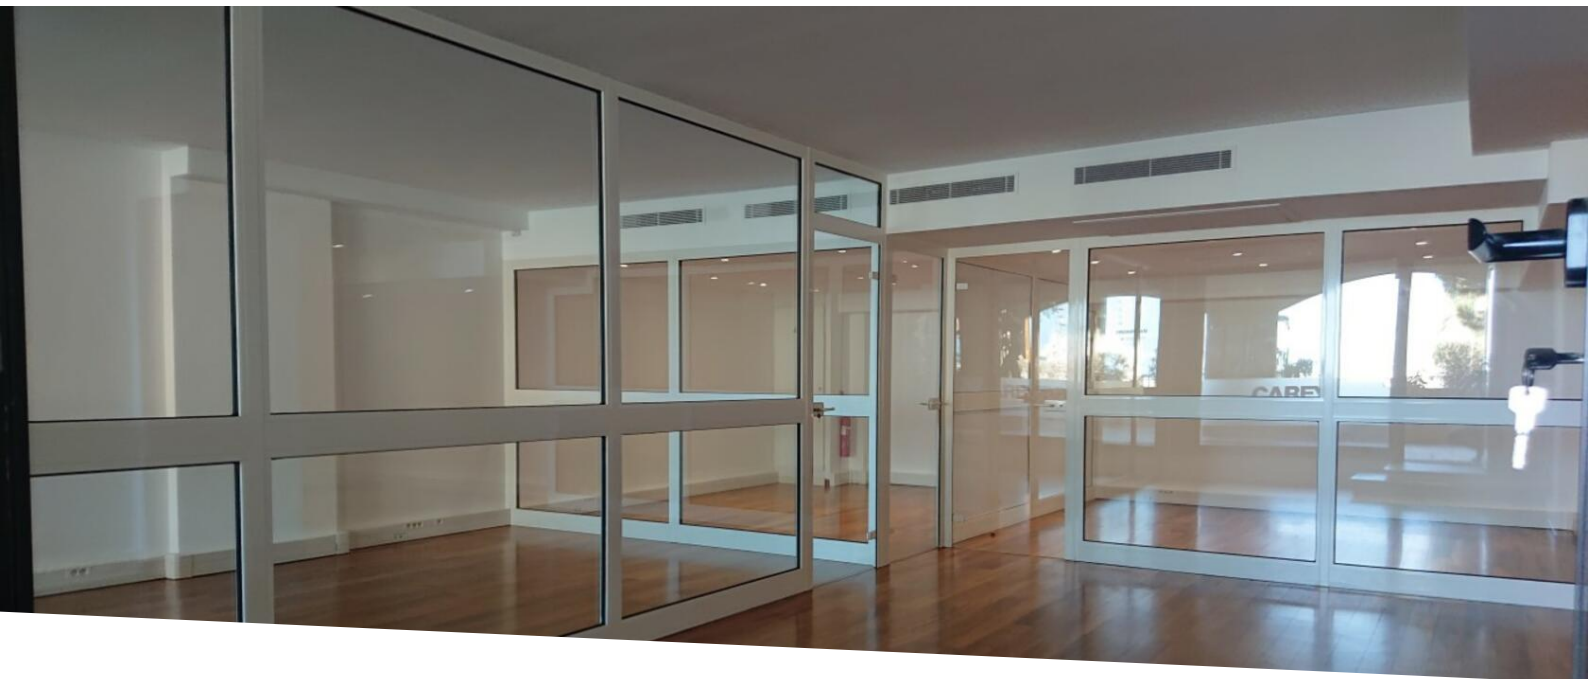

AGENCE CONTINENTALE

R E A L E S T A T E M O N A C O

Agence Continentale

19, boulevard des Moulins

98000 Monaco

Emma Ruspantini

Tél : +377 6 40 61 13 70/+377 93 50 54 64

emma@continentale.mc

www.continentale.mc

Verkauf

3 710 000 €

Produkttyp
Wohnung

Zimmer

Gebäude
Raphael

District
Fontvieille

Wohnfläche
94 m²

Stockwerk
RDC

Zustand
Très bon état

Verfügbar ab
14/09/2024

Hinweis
ACV_RAPH725