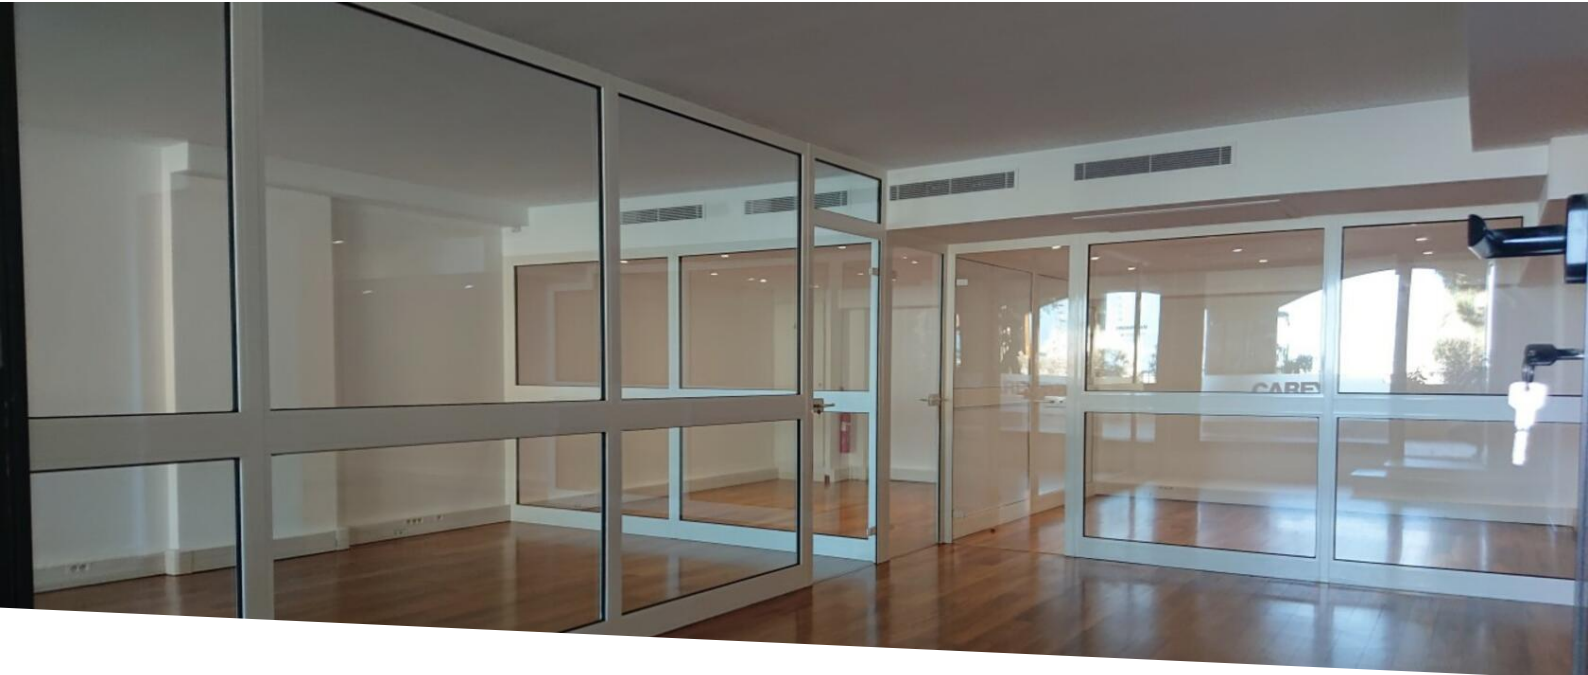

AGENCE CONTINENTALE

R E A L E S T A T E M O N A C O

Agence Continentale

19, boulevard des Moulins

98000 Monaco

Emma Ruspantini

Tél : +377 6 40 61 13 70/+377 93 50 54 64

emma@continentale.mc

www.continentale.mc

Verkauf

3 710 000 €

Produkttyp
Wohnung

Zimmer

Gebäude
Raphael

District
Fontvieille

Wohnfläche
94 m²

Stockwerk
RDC

Zustand
Très bon état

Verfügbar ab
14/09/2024

Hinweis
ACV_RAPH725