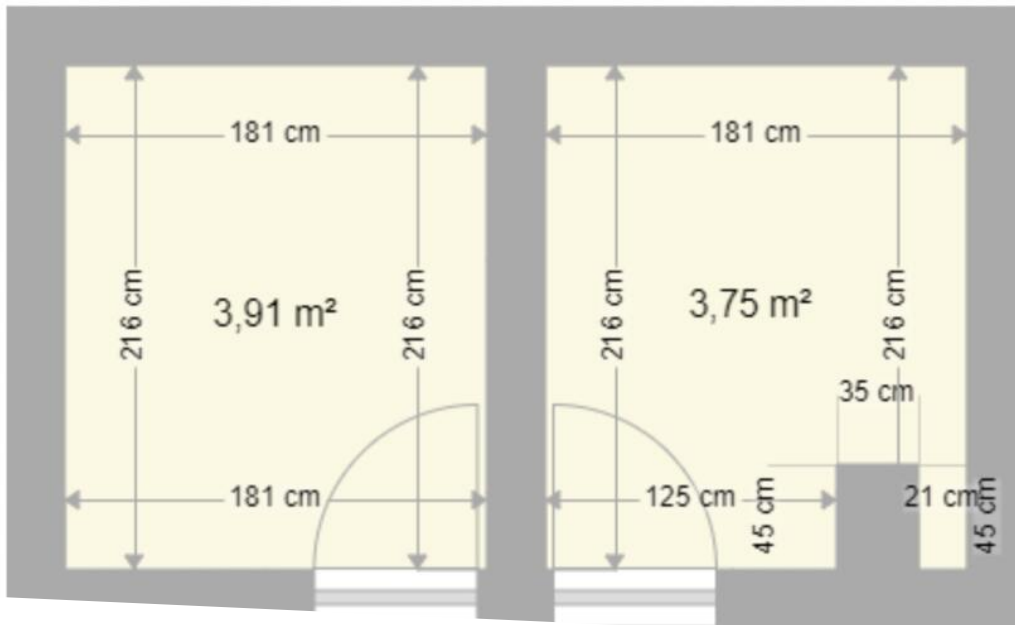

MYCROWN
ESTATES

MyCrown Estates

1 Bd Princesse Charlotte

98000 Monaco

Tél : +377 99 99 76 80

info@mycrownestates.mc

www.mycrownestates.mc

Verkauf

74 000 €

Produkttyp Keller	Zimmer	Gebäude Le Petrel	District Port
Totale Fläche 7,66 m²	Keller 2	Verfügbar ab Now	Hinweis MCE47

MonteCarlo-RealEstate.com

Seite
1/2

Hinweis : MCE47

This document does not form part of any offer or contract. All measurements, areas and distances are approximate. The information and plans contained herein are believed to be correct, however, their accuracy is not guaranteed. The photographs show only certain parts of the property at the time they were taken. This offer is subject to change of price or other conditions, without prior notice.