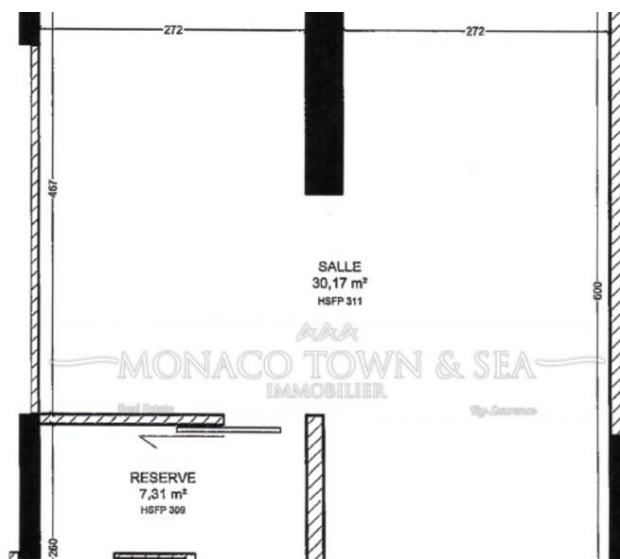

Location professionnelle

5 220 € / Monat
 + Nebenkosten : 700 €

Produkttyp Büro	Zimmer	Gebäude Le Cimabue	District Fontvieille
Wohnfläche 39 m²	Stockwerk RDC	Nebenkosten 700 €	Zustand Très bon état
Verfügbar ab 15/10/2024	Hinweis CMB038-270924		

MonteCarlo-RealEstate.com

Seite
1/2

Hinweis : CMB038-270924

This document does not form part of any offer or contract. All measurements, areas and distances are approximate. The information and plans contained herein are believed to be correct, however, their accuracy is not guaranteed. The photographs show only certain parts of the property at the time they were taken. This offer is subject to change of price or other conditions, without prior notice.