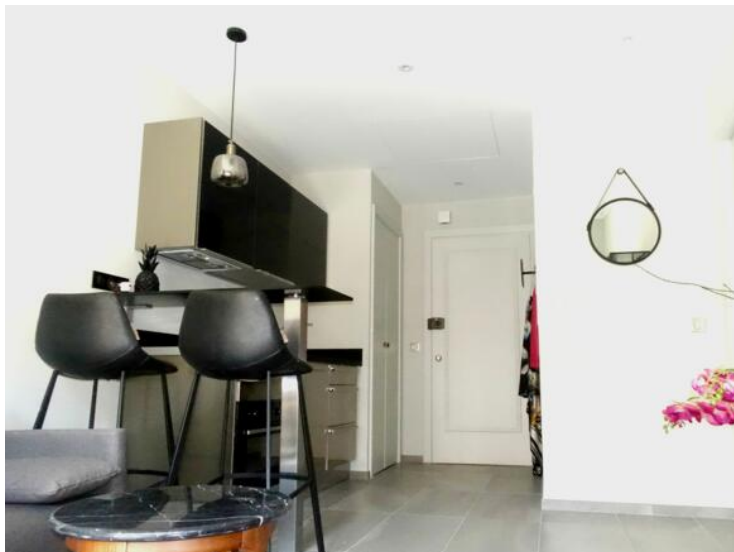

CAROLI REAL ESTATE
GROUPE CAROLI

Caroli Real Estate

Tél : +377 93 25 51 22

Fax : +377 92 16 17 00

contact.carolirealestate@groupecaroli.mc

www.caroli-realestate.com

MonteCarlo-RealEstate.com

Seite
2/3

Hinweis : TDL1VD

This document does not form part of any offer or contract. All measurements, areas and distances are approximate. The information and plans contained herein are believed to be correct, however, their accuracy is not guaranteed. The photographs show only certain parts of the property at the time they were taken. This offer is subject to change of price or other conditions, without prior notice.