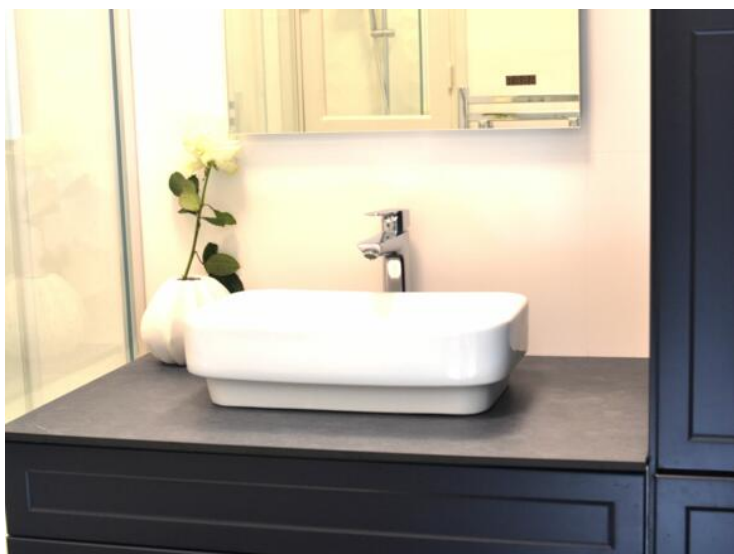

CAROLI REAL ESTATE
GROUPE CAROLI

Caroli Real Estate

Tél : +377 93 25 51 22

Fax : +377 92 16 17 00

contact.carolirealestate@groupecaroli.mc

www.caroli-realestate.com

MonteCarlo-RealEstate.com

Seite
2/3

Hinweis : TDL1VD

This document does not form part of any offer or contract. All measurements, areas and distances are approximate. The information and plans contained herein are believed to be correct, however, their accuracy is not guaranteed. The photographs show only certain parts of the property at the time they were taken. This offer is subject to change of price or other conditions, without prior notice.