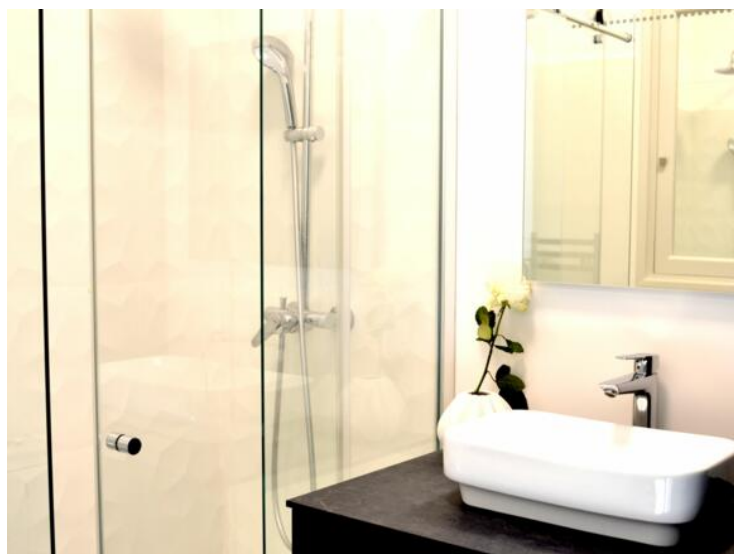

CAROLI REAL ESTATE
GROUPE CAROLI

Caroli Real Estate

Tél : +377 93 25 51 22

Fax : +377 92 16 17 00

contact.carolirealestate@groupecaroli.mc

www.caroli-realestate.com

MonteCarlo-RealEstate.com

Seite
2/3

Hinweis : TDL1VD

This document does not form part of any offer or contract. All measurements, areas and distances are approximate. The information and plans contained herein are believed to be correct, however, their accuracy is not guaranteed. The photographs show only certain parts of the property at the time they were taken. This offer is subject to change of price or other conditions, without prior notice.