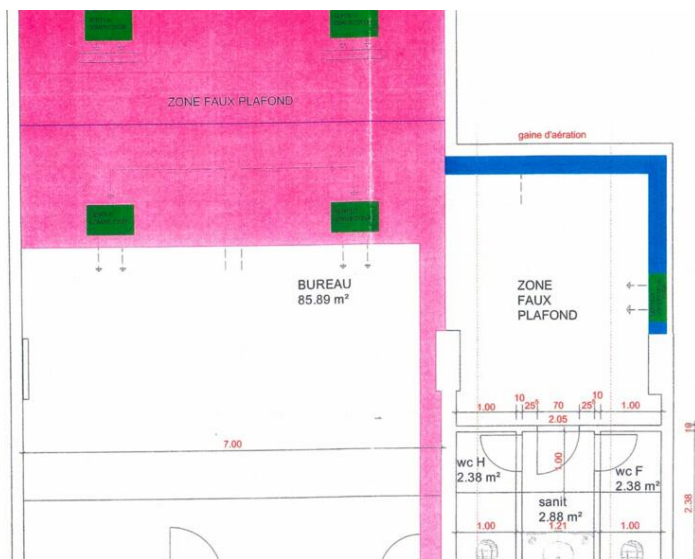

Location professionnelle

7 250 € / Monat

+ Nebenkosten : 400 €

Produkttyp Büro	Zimmer	Gebäude Raphael	District Fontvieille
Wohnfläche 94 m²	Salles de bains 2	Stockwerk RDC	Nebenkosten 400 €
Zustand Très bon état	Verfügbar ab 15/09/2024	Hinweis CA/RAPHAEL	

MonteCarlo-RealEstate.com

Seite
1/1

Hinweis : CA/RAPHAEL

This document does not form part of any offer or contract. All measurements, areas and distances are approximate. The information and plans contained herein are believed to be correct, however, their accuracy is not guaranteed. The photographs show only certain parts of the property at the time they were taken. This offer is subject to change of price or other conditions, without prior notice.