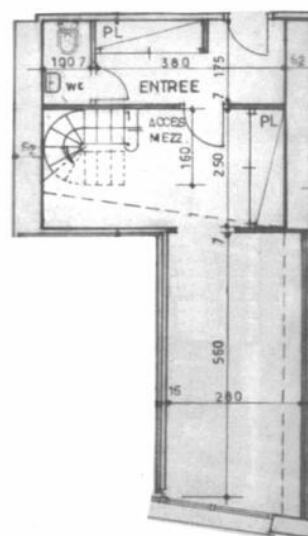

Location professionnelle

2 100 € / Monat

Produkttyp  
**Büro**

Zimmer

Gebäude  
**Roc Fleuri**

District  
**La Rousse - Saint Roman**

Wohnfläche  
**46 m<sup>2</sup>**

Hinweis  
**517P112L**

[MonteCarlo-RealEstate.com](http://MonteCarlo-RealEstate.com)

Seite  
**1/1**

Hinweis : 517P112L

This document does not form part of any offer or contract. All measurements, areas and distances are approximate. The information and plans contained herein are believed to be correct, however, their accuracy is not guaranteed. The photographs show only certain parts of the property at the time they were taken. This offer is subject to change of price or other conditions, without prior notice.