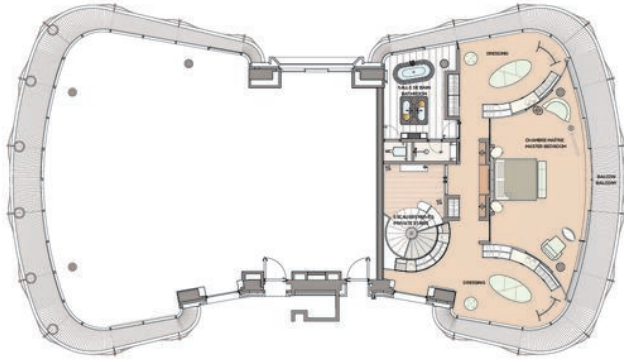

Vermietung

190 000 € / Monat

Produkttyp Wohnung	Zimmer 6	Gebäude One Monte-Carlo	District Carré d'Or
Wohnfläche 420 m²	Terrasse Fläche 279 m²	Totale Fläche 699 m²	Chambres 4
Salles de bains 4	Parkplätze 4	Keller 1	Stockwerk 5 - 6 - 7
Zustand Prestations luxueuses	Verfügbar ab Sous peu	Hinweis LOCTRIONED4	

MonteCarlo-RealEstate.com

Seite
1/2

Hinweis : LOCTRIONED4

This document does not form part of any offer or contract. All measurements, areas and distances are approximate. The information and plans contained herein are believed to be correct, however, their accuracy is not guaranteed. The photographs show only certain parts of the property at the time they were taken. This offer is subject to change of price or other conditions, without prior notice.

CARLO

CARLO

PLANCHER CARRÉ | AMÉNAGEMENT TERRAIN | SURFACE TOTALE HABITABLE | SURFACE TOTALE

PLANCHER CARRÉ | AMÉNAGEMENT TERRAIN | SURFACE TOTALE HABITABLE | SURFACE TOTALE