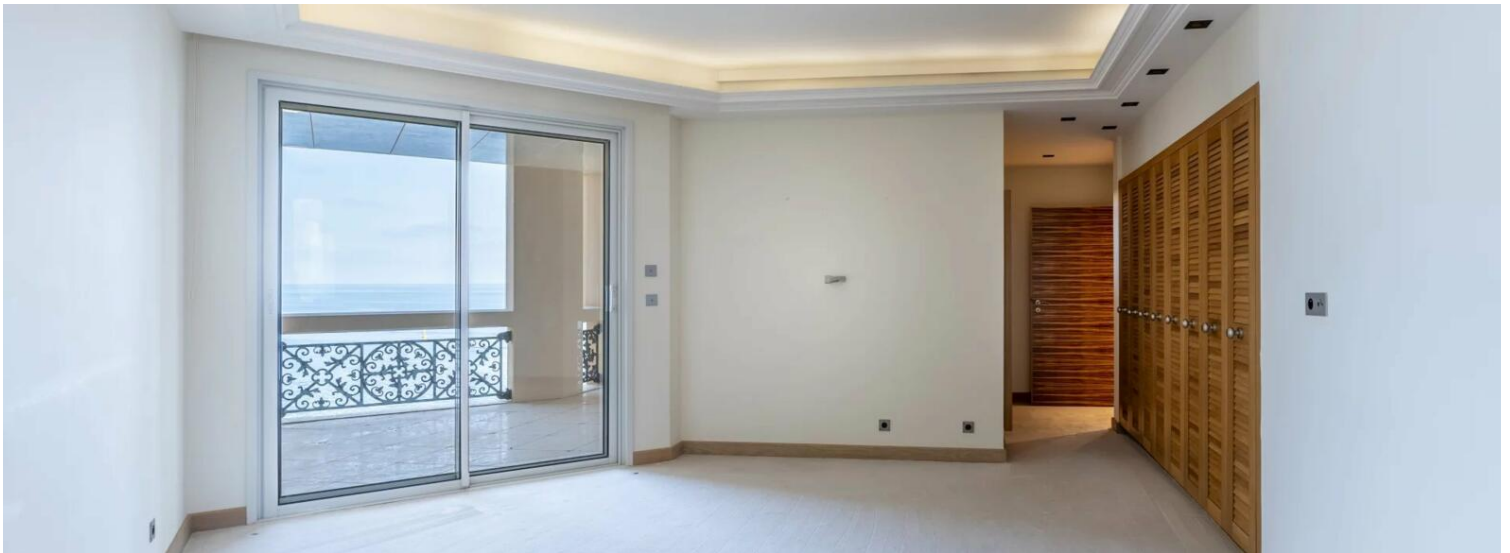

JOHN TAYLOR

LUXURY REAL ESTATE SINCE 1864

John Taylor

Tél : +377 93 50 30 70

monaco@john-taylor.com

www.john-taylor.fr/agence-immobiliere-de-prestige/monaco

MonteCarlo-RealEstate.com

Seite
6/7

Hinweis : V1622MC

This document does not form part of any offer or contract. All measurements, areas and distances are approximate. The information and plans contained herein are believed to be correct, however, their accuracy is not guaranteed. The photographs show only certain parts of the property at the time they were taken. This offer is subject to change of price or other conditions, without prior notice.