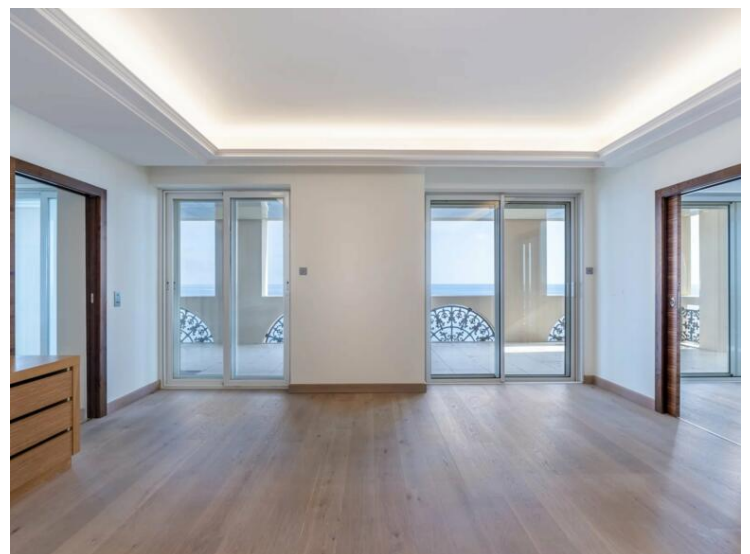

JOHN TAYLOR

LUXURY REAL ESTATE SINCE 1864

John Taylor

Tél : +377 93 50 30 70

monaco@john-taylor.com

www.john-taylor.fr/agence-immobiliere-de-prestige/monaco

MonteCarlo-RealEstate.com

Seite
3/7

Hinweis : V1622MC

This document does not form part of any offer or contract. All measurements, areas and distances are approximate. The information and plans contained herein are believed to be correct, however, their accuracy is not guaranteed. The photographs show only certain parts of the property at the time they were taken. This offer is subject to change of price or other conditions, without prior notice.