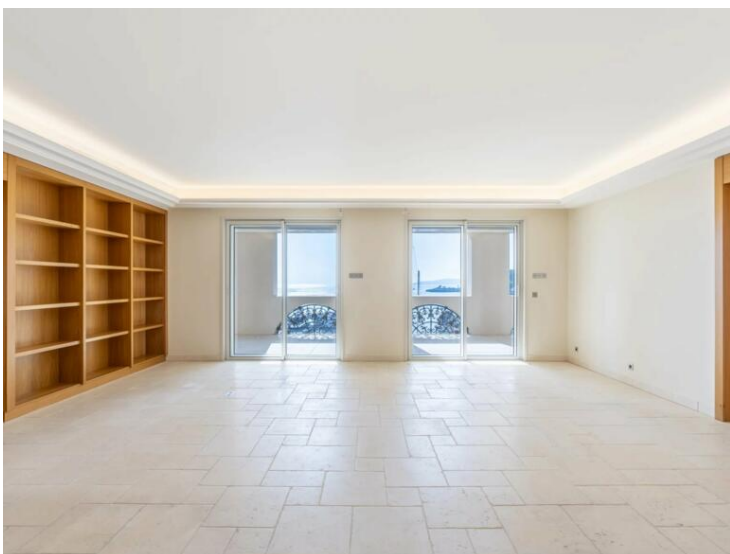

JOHN TAYLOR

LUXURY REAL ESTATE SINCE 1864

John Taylor

Tél : +377 93 50 30 70

monaco@john-taylor.com

www.john-taylor.fr/agence-immobiliere-de-prestige/monaco

MonteCarlo-RealEstate.com

Seite
4/7

Hinweis : V1622MC

This document does not form part of any offer or contract. All measurements, areas and distances are approximate. The information and plans contained herein are believed to be correct, however, their accuracy is not guaranteed. The photographs show only certain parts of the property at the time they were taken. This offer is subject to change of price or other conditions, without prior notice.